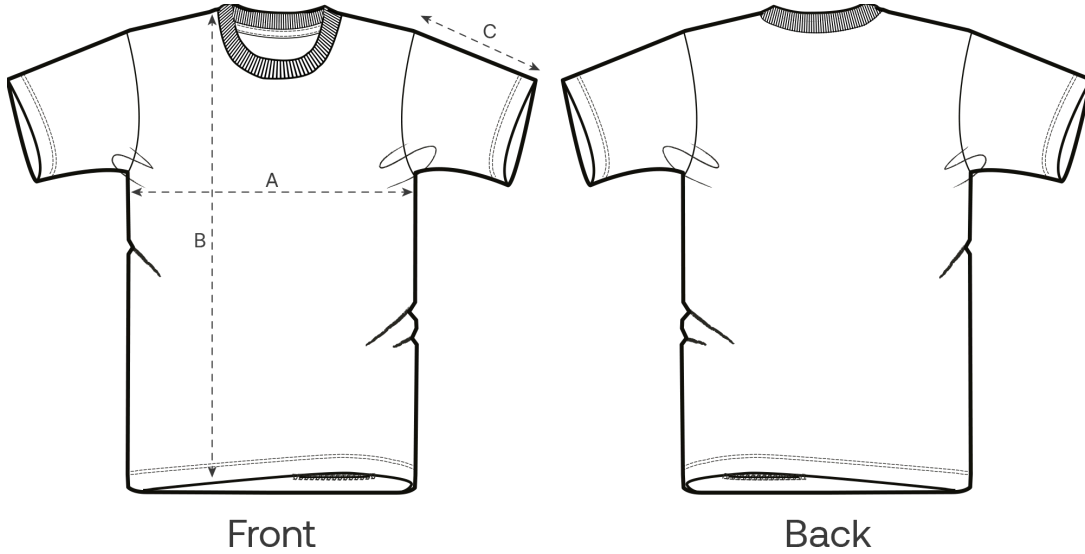

Whites

Colors

Essential Heathers

Special Heathers

Size Guide

Measurement in cm	XXS	XS	S	M	L	XL	XXL	3XL	4XL	5XL
A - Half Chest	45.5	47.5	49.5	53.5	56.5	59.5	63.5	67.5	72.5	77.5
B - Body Length	62	65	69	73	75	77	79	81	83	84
C - Sleeve Length	20	21	22.5	24	24.5	25	25.5	26	26	26